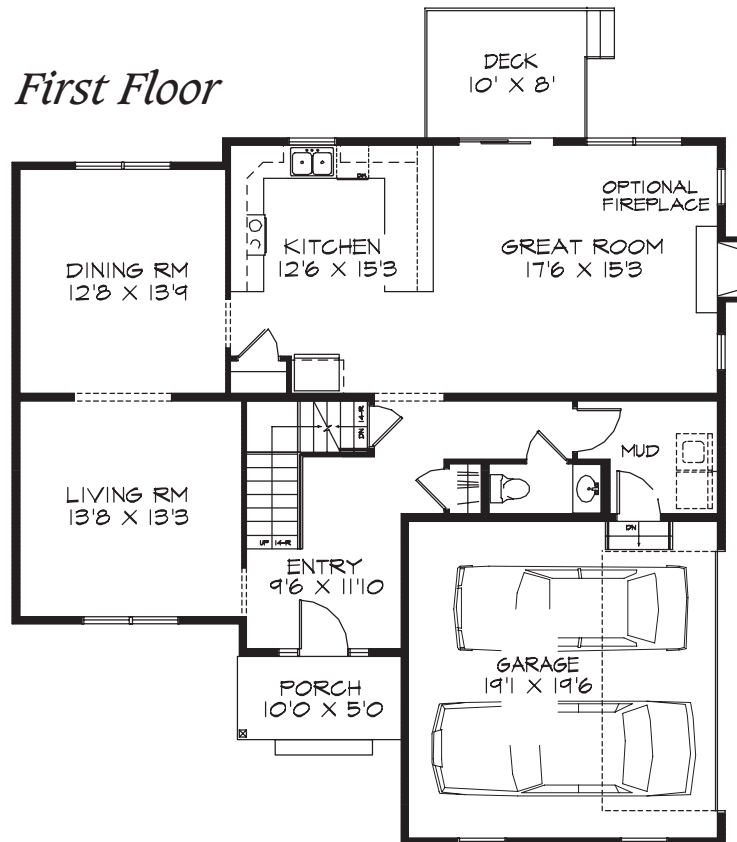

- 2444 Square Feet Living Area
- 396 Square Feet Garage
- 44' x 43'8" w/ Garage

- 2444 Square Feet Living Area
- 396 Square Feet Garage
- 44' x 43'8" w/ Garage

*First Floor*

*Second Floor*